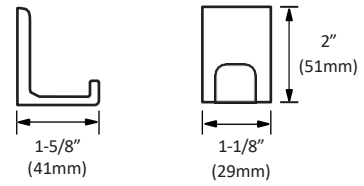

TOILET PAPER HOLDER

ROBE HOOK

TOWELRING

Disclaimer: Nerval makes every effort to provide accurate specification data. However, specification may change without notice. Please visit the Nerval website to see NERVAL'S TERMS AND CONDITONS.