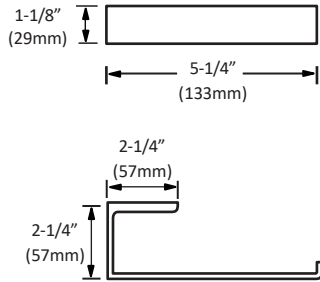

TOILET PAPER HOLDER