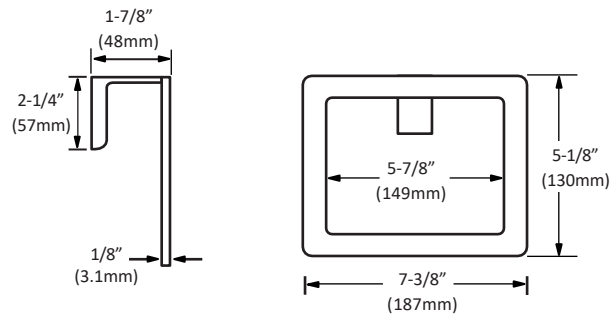

TOWELRING

Disclaimer: Nerval makes every effort to provide accurate specification data. However, specification may change without notice. Please visit the Nerval website to see NERVAL'S TERMS AND CONDITONS.