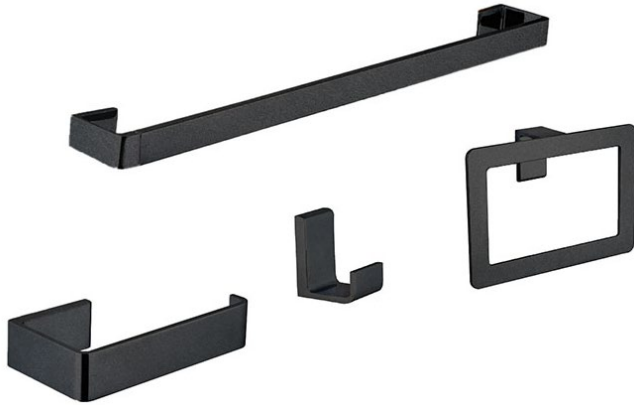

Bathroom Set

MODEL: VERA (2300BK SERIES)

TOWEL BAR

BA-2301BK

TOILET PAPER HOLDER

BA-2302BK

ROBE HOOK

BA-2303BK

HAND TOWEL RING

BA-2304BK

FEATURES

- Concealed surface mount
- Mounting hardware included
- BK (Black)

TOWEL BAR

Disclaimer: Nerval makes every effort to provide accurate specification data. However, specification may change without notice. Please visit the Nerval website to see NERVAL'S TERMS AND CONDITIONS.