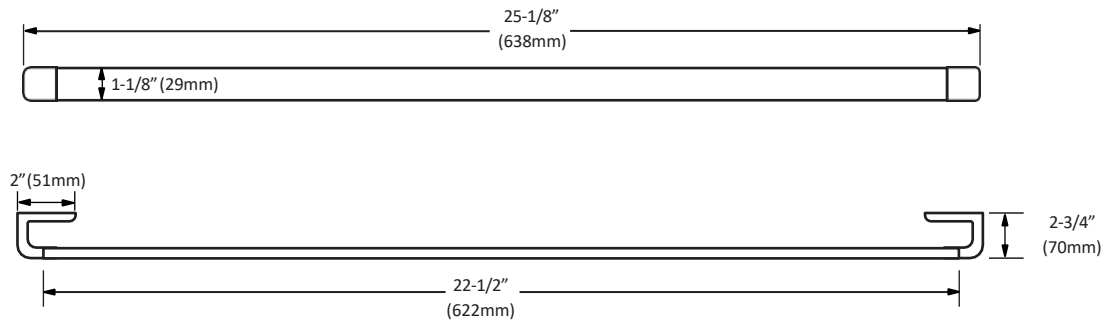

Bathroom Set

MODEL: VERA (2300BK SERIES)

TOWEL BAR

BA-2301BK

TOILET PAPER HOLDER

BA-2302BK

ROBE HOOK

BA-2303BK

HAND TOWEL RING

BA-2304BK

FEATURES

- Concealed surface mount
- Mounting hardware included
- BK (Black)

TOWEL BAR

Disclaimer: Nerval makes every effort to provide accurate specification data. However, specification may change without notice. Please visit the Nerval website to see NERVAL'S TERMS AND CONDITIONS.